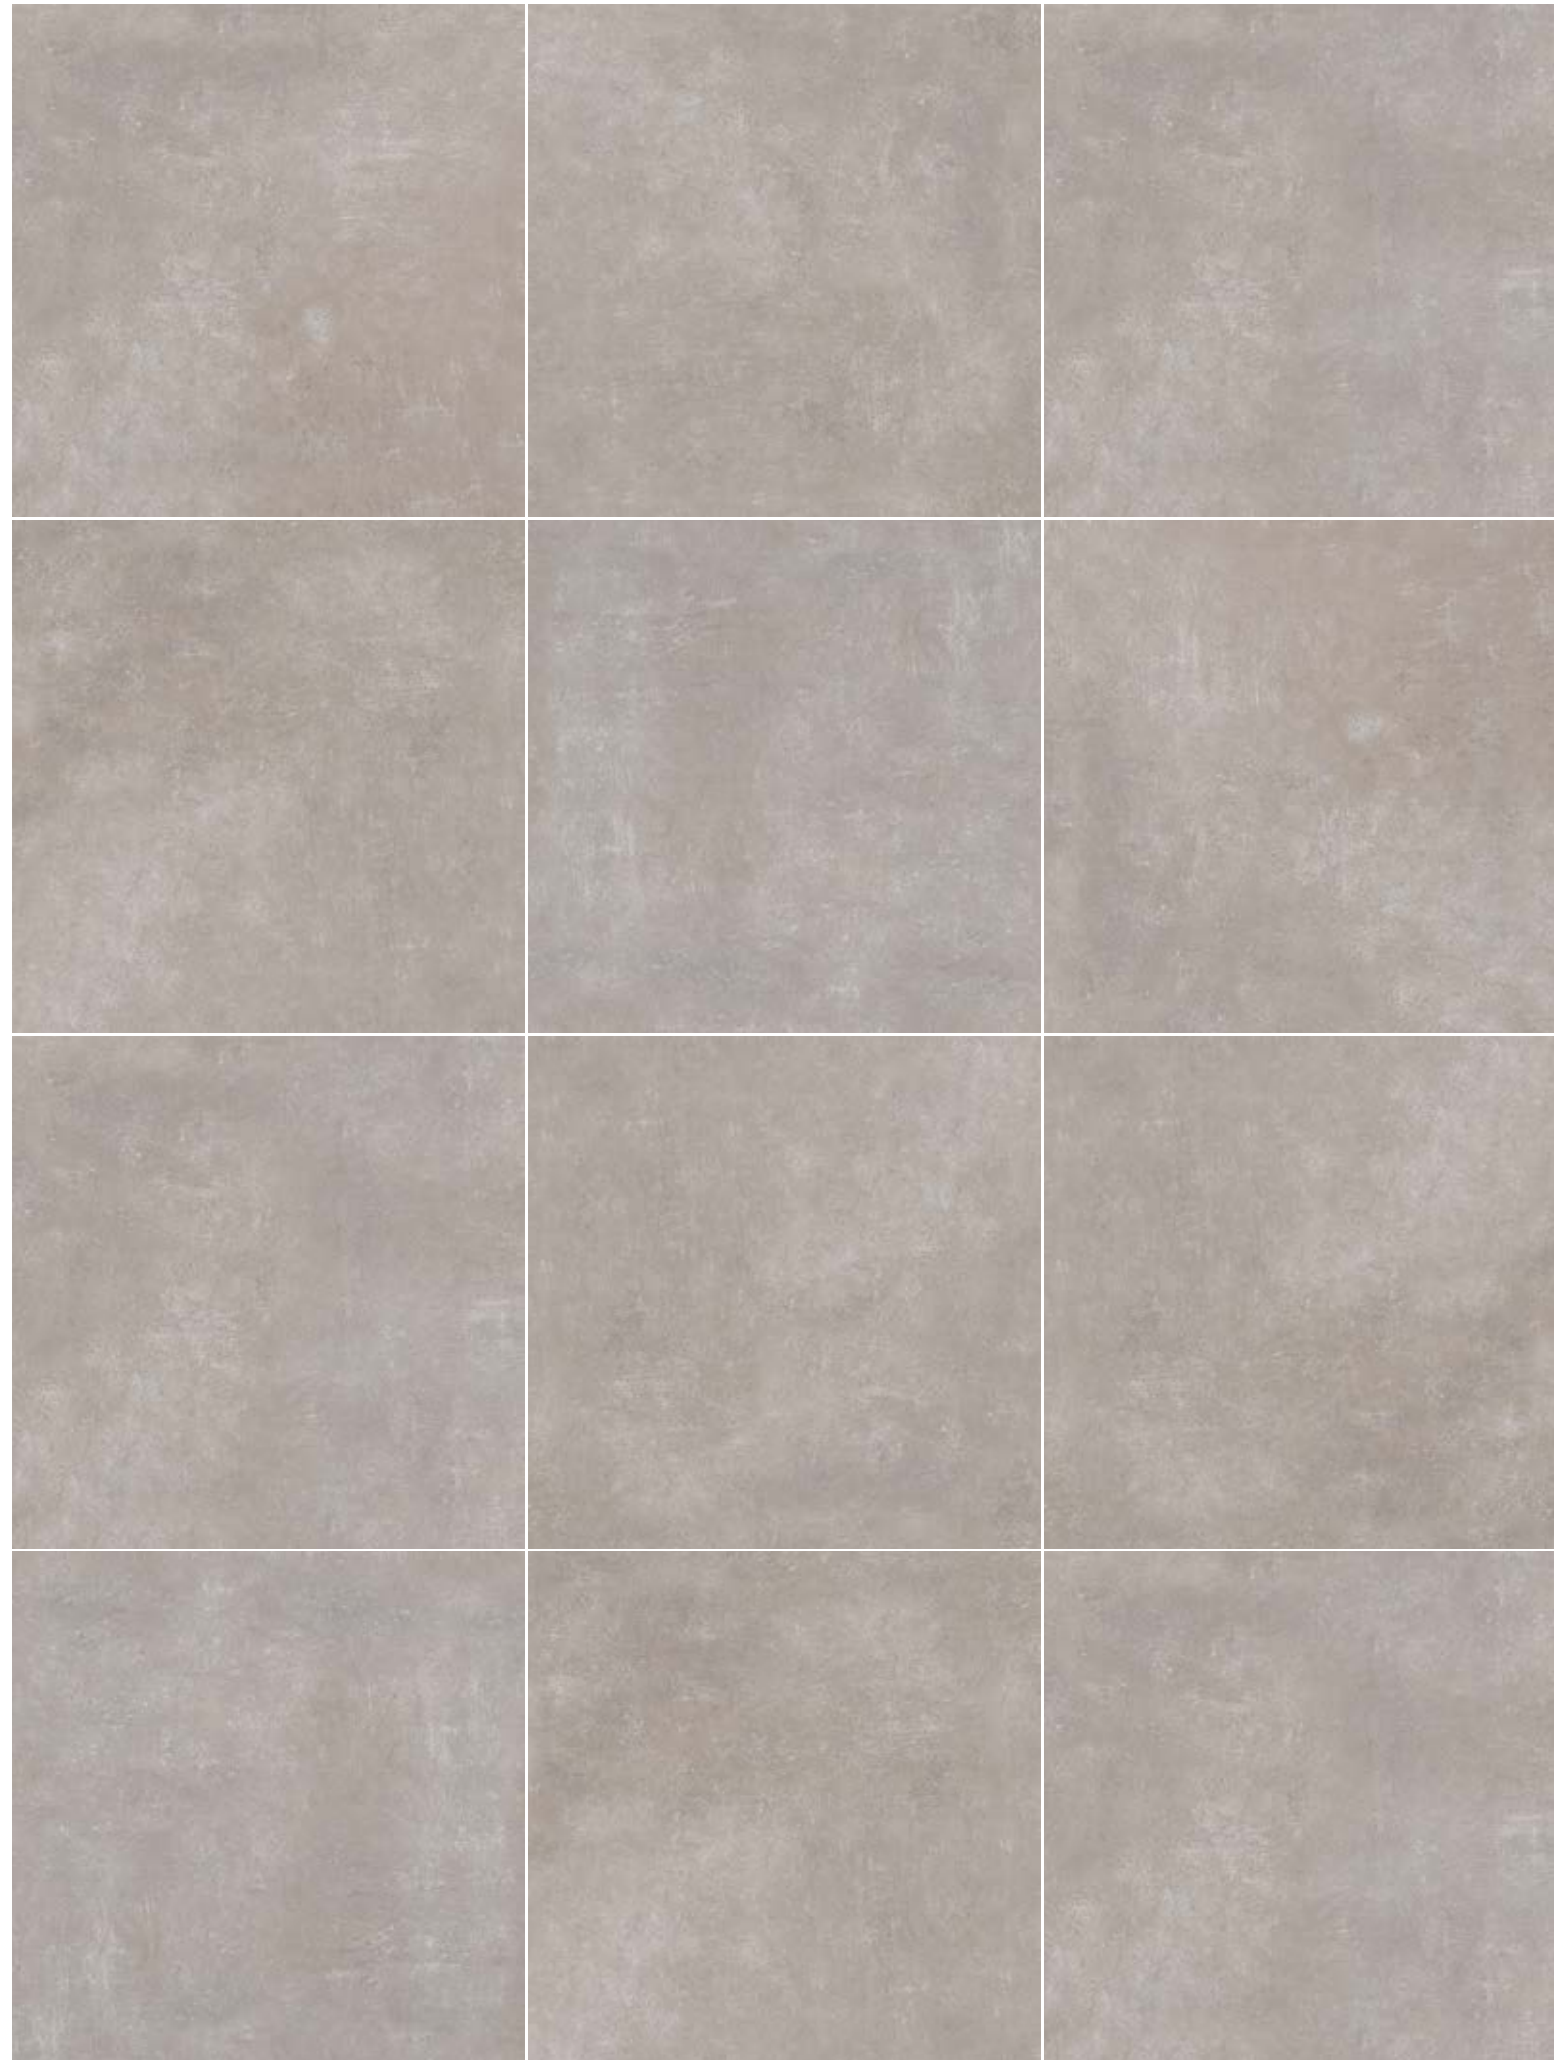

CONCRETE GREY