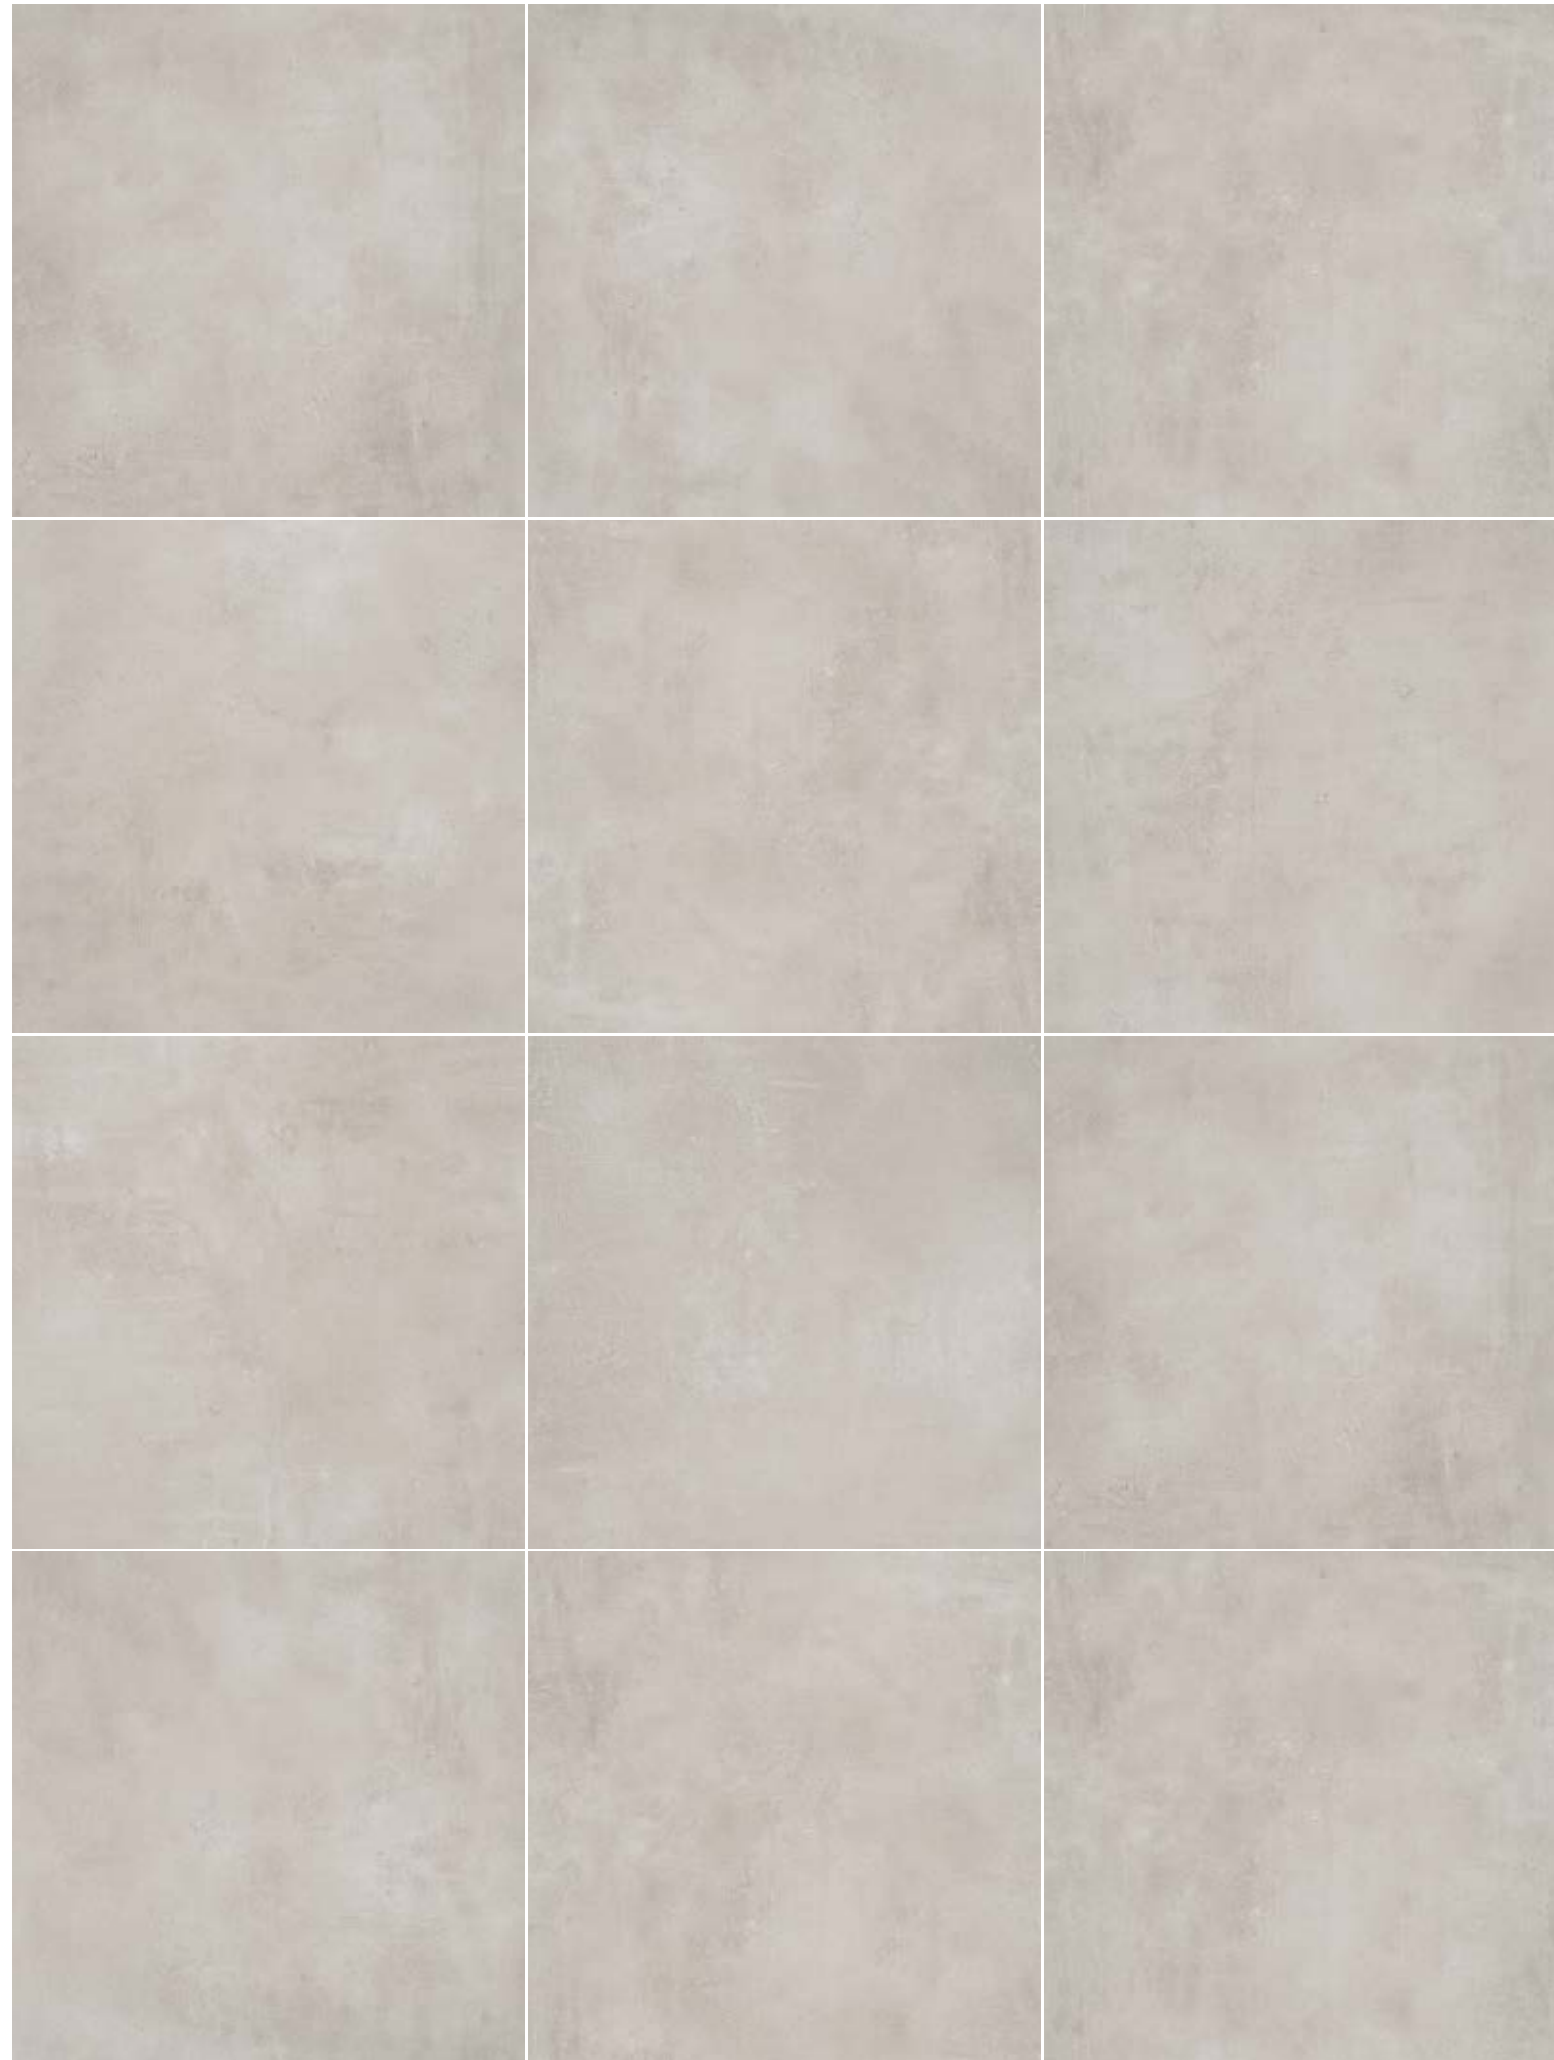

WHITE

BEIGE

GREY

DARK

SOLUTION

101% Made in Italy

SOLUTION

Gres porcellanato smaltato colorato in massa - ISO 13006 Bta GL

Grès cérame émaillé coloré dans la masse

Glazed porcelain stoneware with mass colouring

Durchgefärbtes Feinsteinzeug

Floor
Tile

Wall
Tile

8
Faces
Design

V3
Moderate
Variation

RT
Rectificato
Rectified

SOLUTION WHITE

SOLUTION BEIGE

SOLUTION GREY

SOLUTION DARK