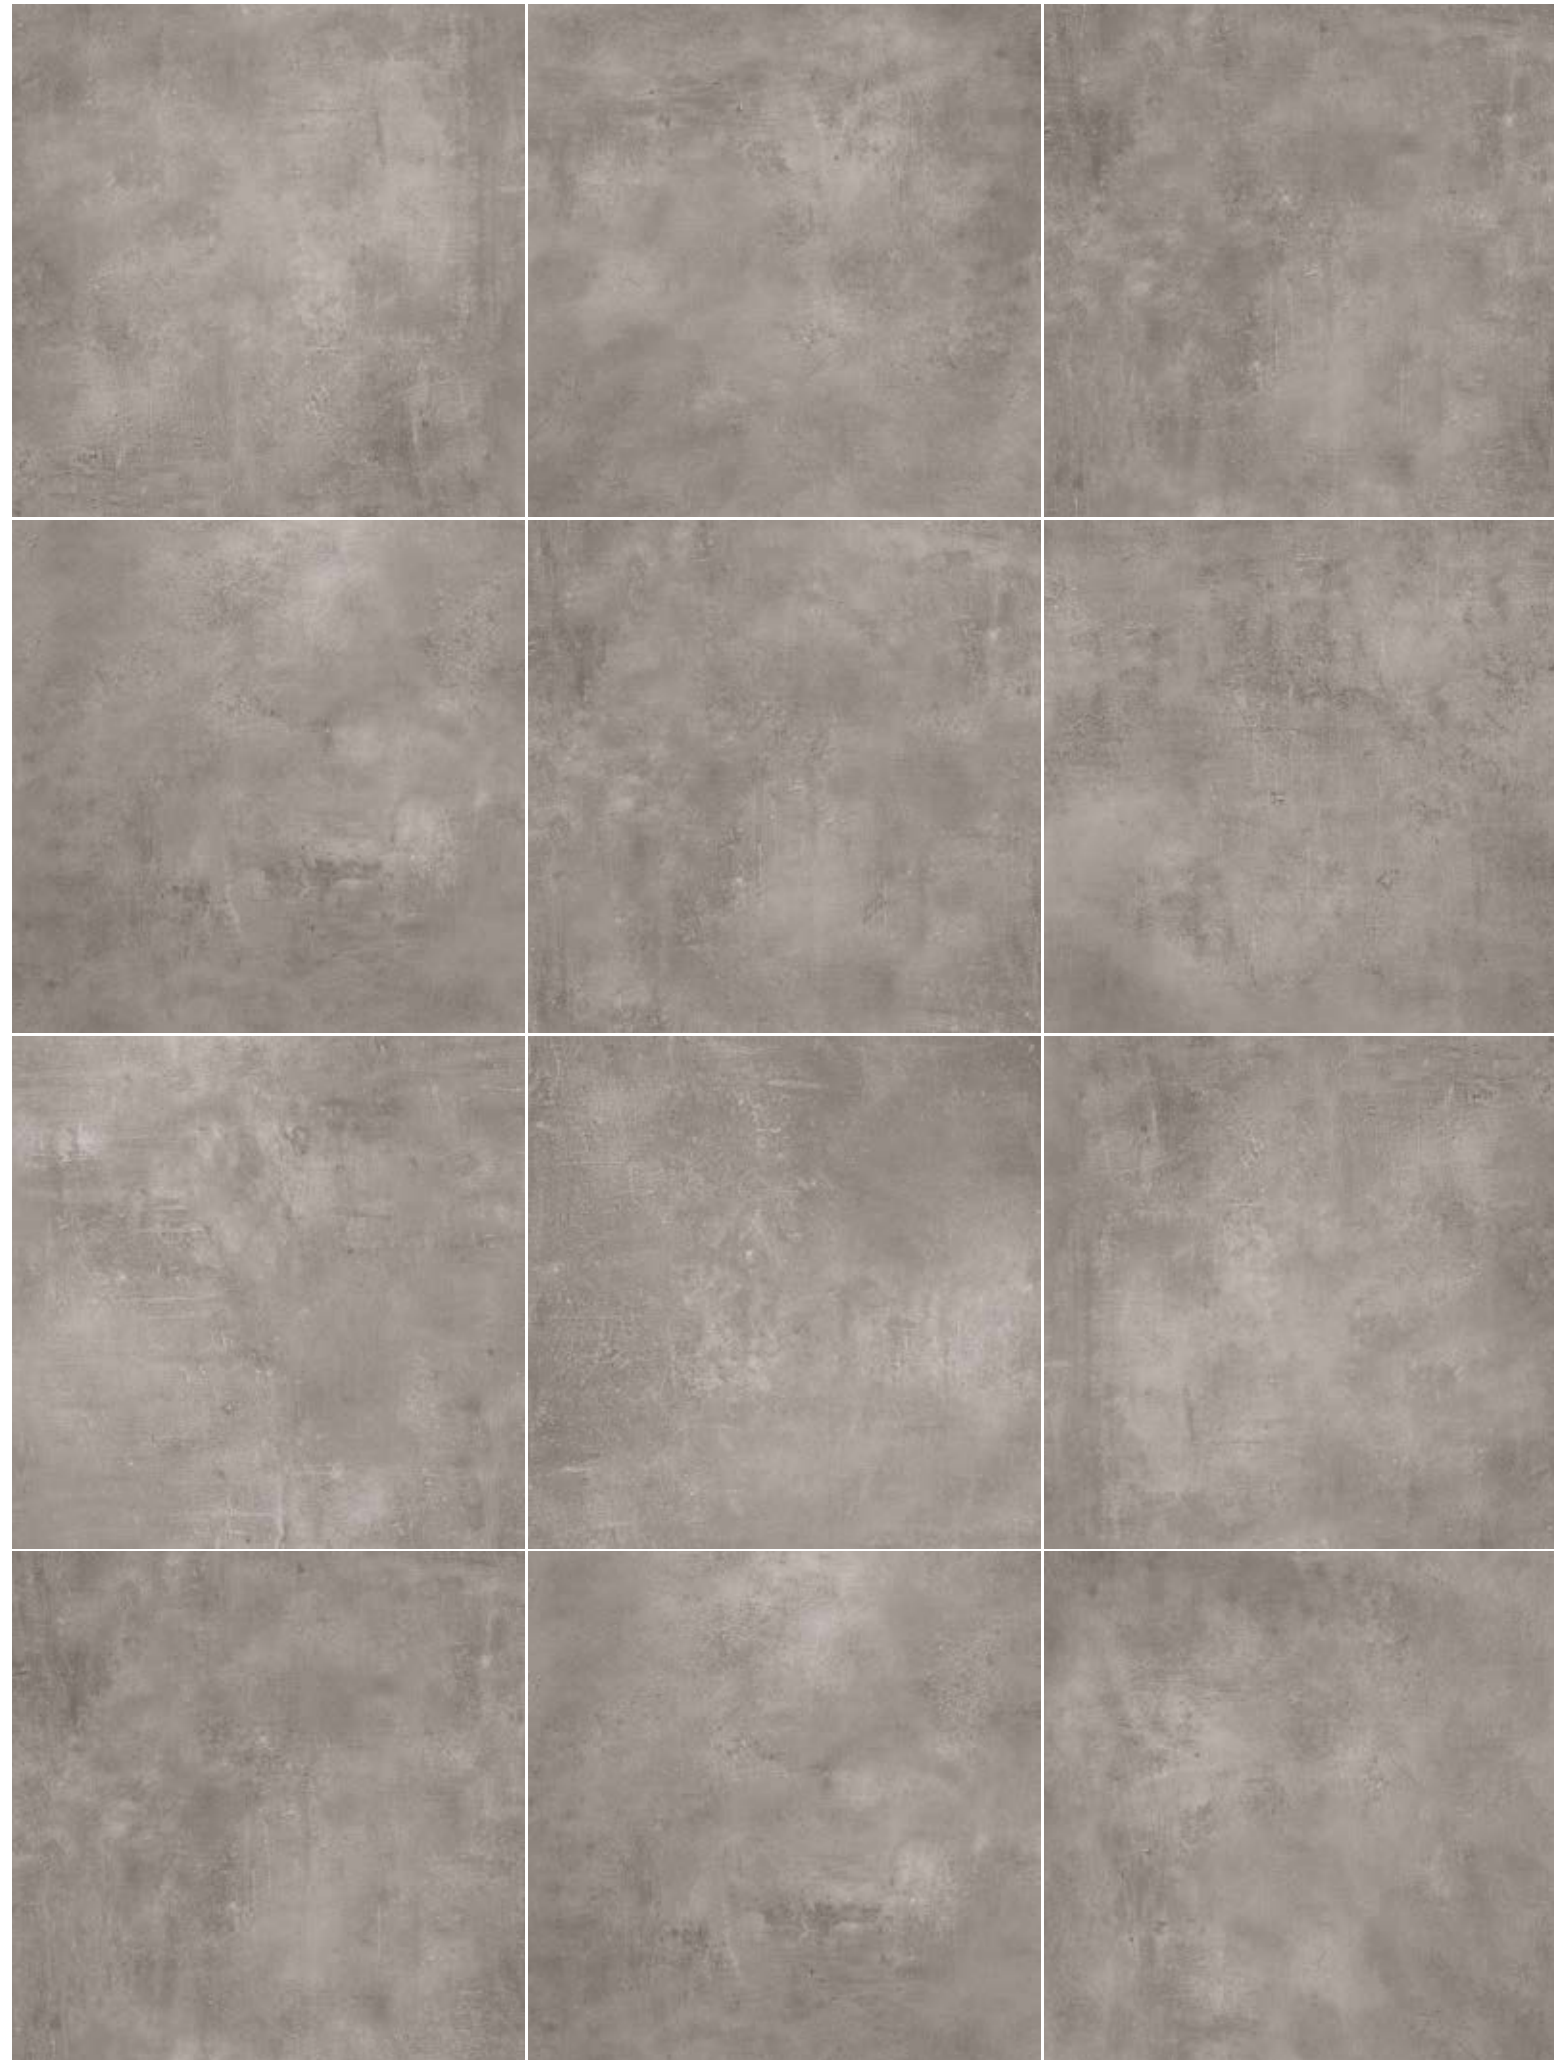

WHITE

BEIGE

GREY

DARK

SOLUTION

101% Made in Italy

SOLUTION

Gres porcellanato smaltato colorato in massa - ISO 13006 Bta GL

Grès cérame émaillé coloré dans la masse

Glazed porcelain stoneware with mass colouring

Durchgefärbtes Feinsteinzeug

Floor
Tile

Wall
Tile

8
Faces
Design

V3
Moderate
Variation

RT
Rectificato
Rectified

SOLUTION WHITE

SOLUTION BEIGE

SOLUTION GREY

SOLUTION DARK